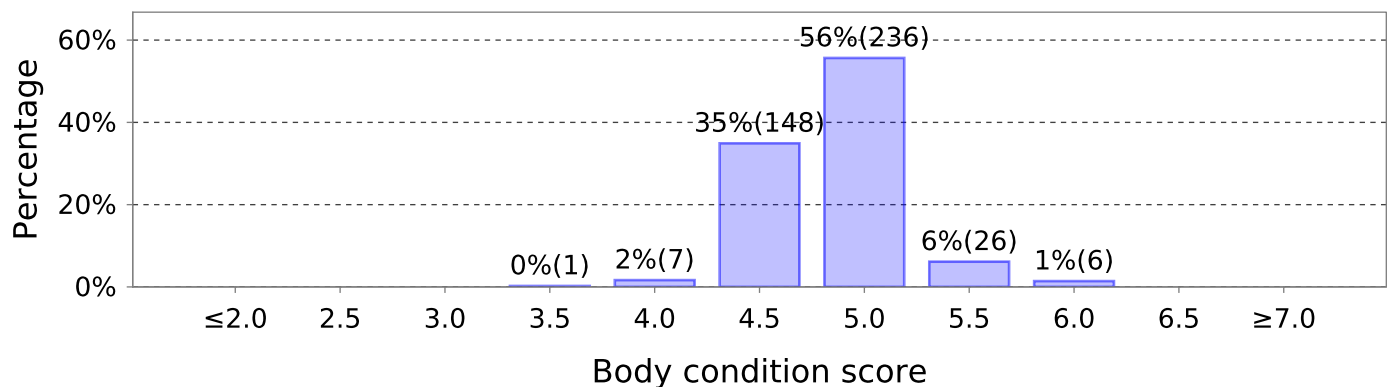

Body Condition Score

Animal group: 19.10.23 Whole Herd BCS

Planned start of Calving: 1 Aug 23

Denominator is limited to the scored cows within the group.

● Optimal herd average (including heifers).

95% of animals lie within this range { Average

13 Jul 23 (134 animals - identified, average: 5.0)

18 Jul 23 (424 animals - identified, average: 4.9)

Body Condition Score

24 Aug 23 (373 animals - identified, average: 4.7)

19 Sep 23 (522 animals - identified, average: 4.7)