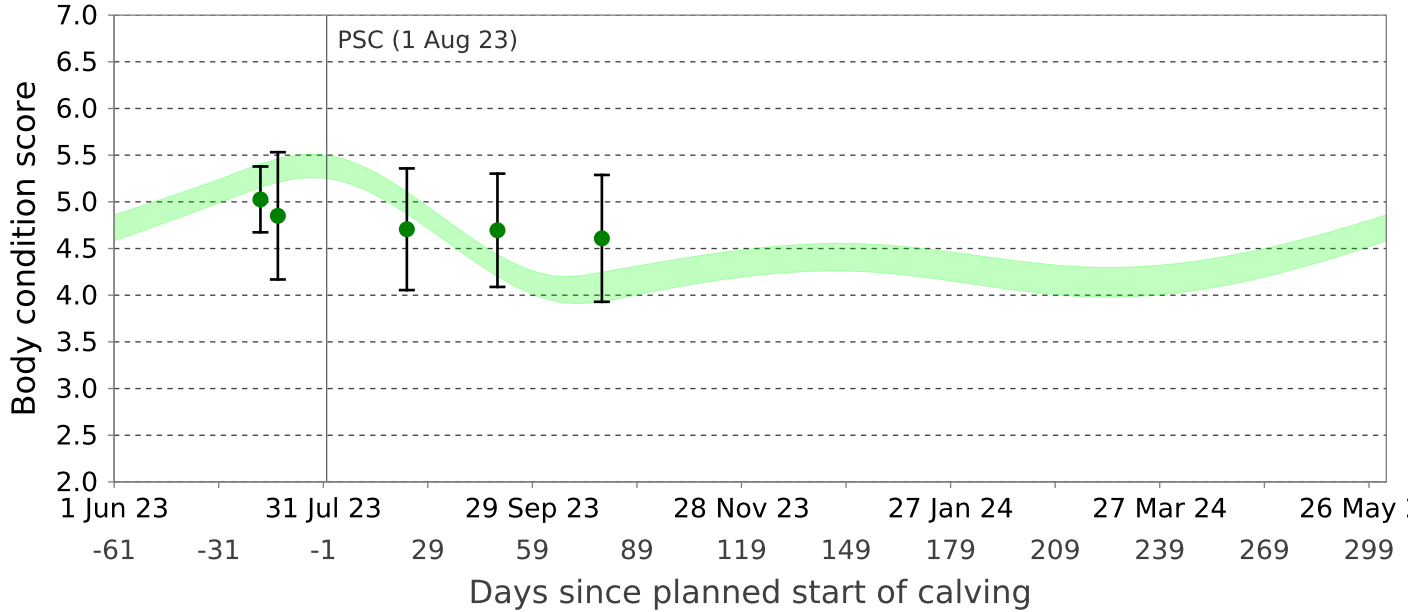

Body Condition Score

Animal group: 19.10.23 Whole Herd BCS

Planned start of Calving: 1 Aug 23

Denominator is limited to the scored cows within the group.

● Optimal herd average (including heifers).

95% of animals lie within this range { Average

13 Jul 23 (134 animals - identified, average: 5.0)

18 Jul 23 (424 animals - identified, average: 4.9)

Body Condition Score

24 Aug 23 (373 animals - identified, average: 4.7)

19 Sep 23 (522 animals - identified, average: 4.7)

19 Oct 23 (562 animals - identified, average: 4.6)