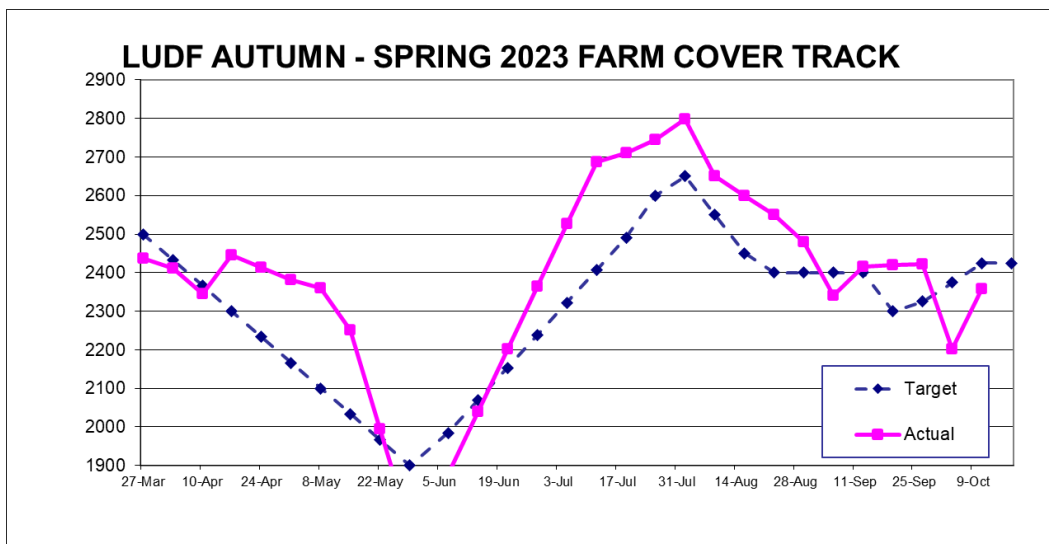

LINCOLN UNIVERSITY DAIRY FARM

Newsletter

LUDF

Tomorrow's farming, today

South Island Dairying Demonstration Centre

ISSUE NO. 12 | WED 12 OCTOBER 2023

WHAT'S BEEN HAPPENING?

Please note that next weeks Farm Walk is in the afternoon at 1.30pm, meeting outside the dairy shed.

Pasture Management

The previous week (27 Sept – 4 October) resulted in a large drop-in pasture growth rate (43 kgDM/ha/d) due to the cold weather. The spring cover track went from being above the target to dropping below the target, (refer to graph below). An increase from 1.98 kgDM/cow to 3.56 kgDM/cow of silage was feed out to keep the round length to 23 days. The following week (post Focus Day) the weather improved, and grass growth rebounded (84 kgDM/ha). This rebound was probably assisted by the N fertiliser.