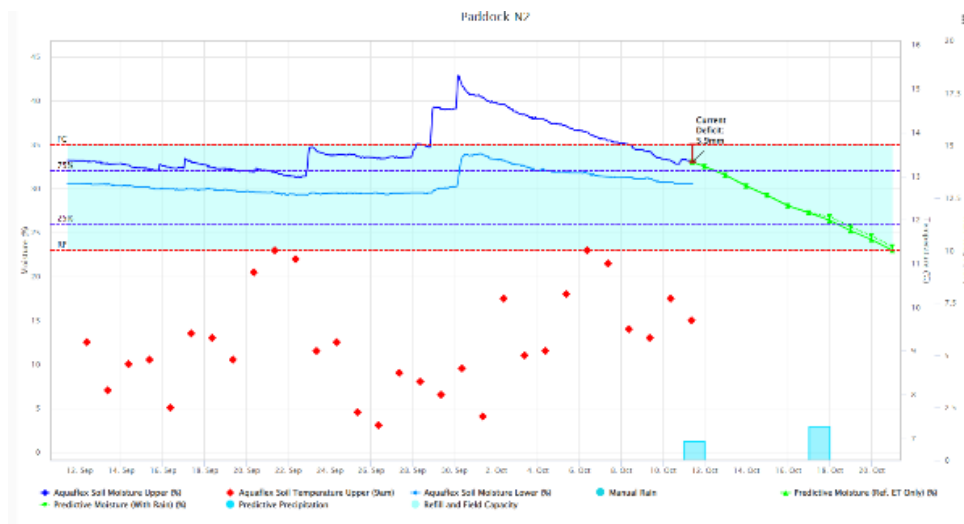

Pasture Management

The previous week (27 Sept – 4 October) resulted in a large drop-in pasture growth rate (43 kgDM/ha/d) due to the cold weather. The spring cover track went from being above the target to dropping below the target, (refer to graph below). An increase from 1.98 kgDM/cow to 3.56 kgDM/cow of silage was feed out to keep the round length to 23 days. The following week (post Focus Day) the weather improved, and grass growth rebounded (84 kgDM/ha). This rebound was probably assisted by the N fertiliser.

There has been enough rainfall that there has only been 2 days of irrigation in the last 4 weeks. However, with soil moisture dropping irrigation will probably start again this week, (refer to graph on the next page). Soil temperature had a few ups and downs over the last six weeks but on average it has been increasing by 0.59°C and clover is becoming more visible in the paddocks.

This Week:

- Pasture Update

- Heifer Mating

Next Farm Walk

Wednesday

18th October

1.30pm

Livestock Management

There are currently 545 milkers in the 10-in-7 mob, 12 cows in the once a day (OAD) mob and 5 cows still to calve. Another 80 calves have been weaned making a total of 129 calves weaned and there are 84 calves still on milk.