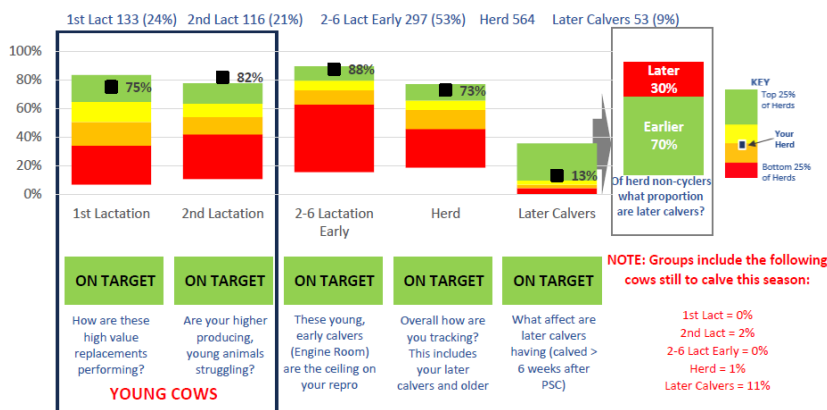

There has been enough rainfall that there has only been 2 days of irrigation in the last 4 weeks. However, with soil moisture dropping irrigation will probably start again this week, (refer to graph on the next page). Soil temperature had a few ups and downs over the last six weeks but on average it has been increasing by 0.59°C and clover is becoming more visible in the paddocks.

There are currently 545 milkers in the 10-in-7 mob, 12 cows in the once a day (OAD) mob and 5 cows still to calve. Another 80 calves have been weaned making a total of 129 calves weaned and there are 84 calves still on milk.

The pre-mating condition is looking good with the benchmarking program of pre-mate cycling placing LUDF in the top quarter. The collars have helped in identifying non-cycling cows and we are currently sitting at 76% of cows cycling and on track for 85% cycling at mating. Overall, there has been an increase of 7% at the herd level from 2022 pre-mating, which are significant gains.

Pre-Mate Heat Analysis LUDF 2023 (Week -2 to PSM)

PSM = 23-10-2023 Includes Heats To: 08-10-2023

Benchmark of Pre-Mate Cycling

Which cows are cycling? Drivers and potential solutions

Our 141 heifers have had CIDR's and will undergo AI on Wednesday. The top 50 BW heifers will receive sexed semen with the rest receiving Forward Pack semen. Twenty-four hours after AI, eight yearling Jersey bulls will be introduced to the herd to cover any returns.