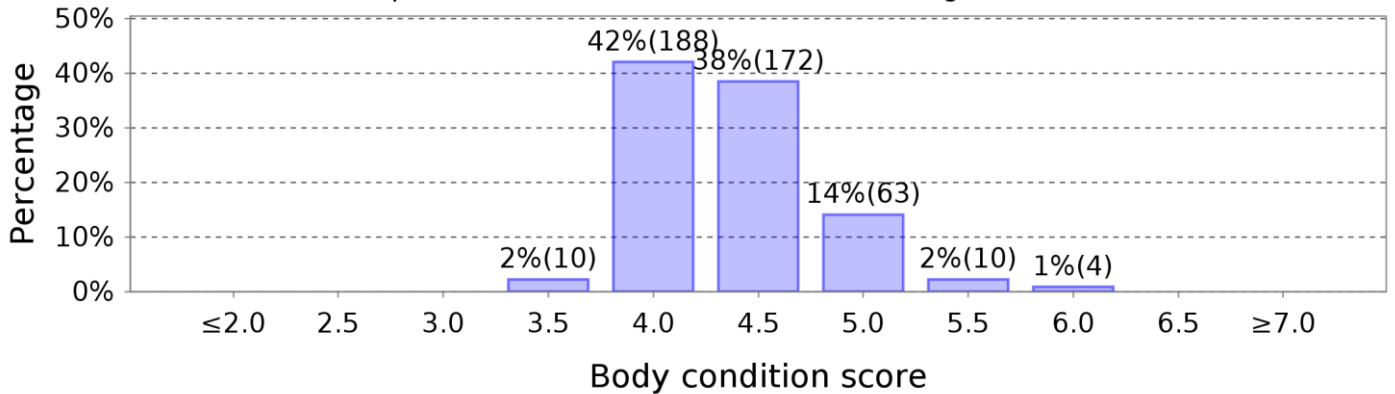

Body Condition Score

Animal group: Numbered Animals

Planned start of Calving: 1 Aug 25

Denominator is limited to the scored cows within the group.

● Optimal herd average (including heifers).

95% of animals lie within this range { Average

24 Apr 26 (447 animals - identified, average: 4.4)

25 May 26 (447 animals - identified, average: 4.5)