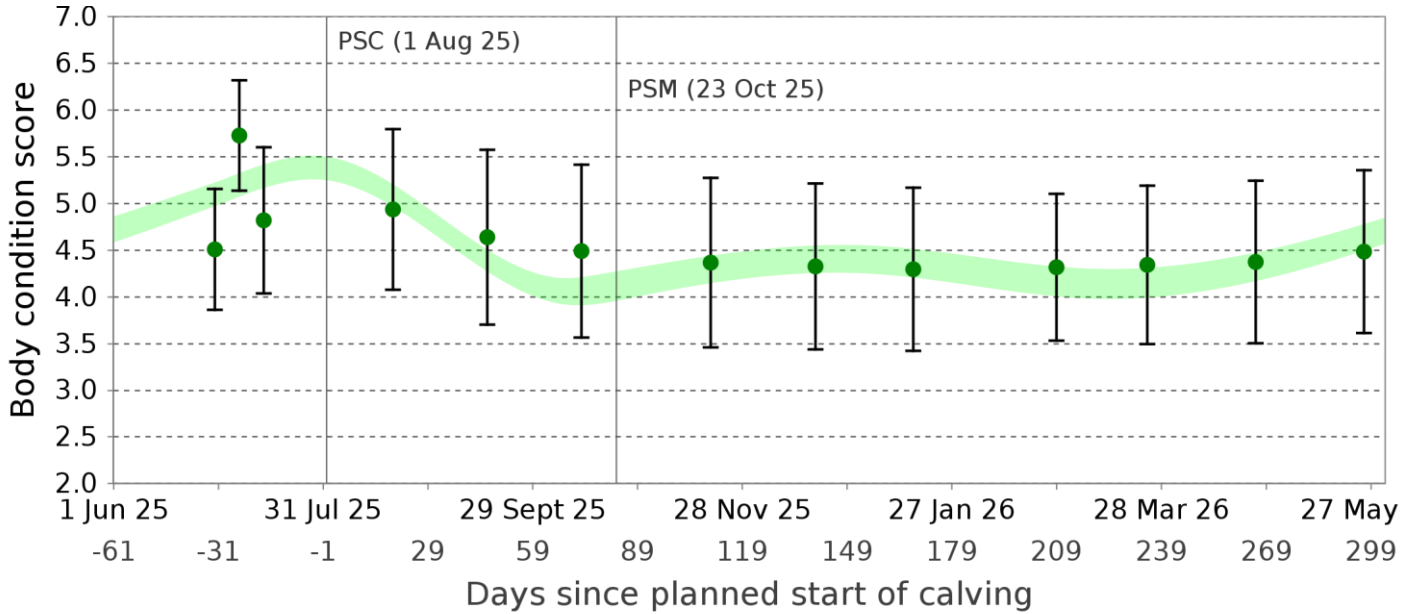

Body Condition Score

Animal group: Numbered Animals

Planned start of Calving: 1 Aug 25

Denominator is limited to the scored cows within the group.

● Optimal herd average (including heifers).

95% of animals lie within this range { Average

24 Apr 26 (447 animals - identified, average: 4.4)

25 May 26 (447 animals - identified, average: 4.5)